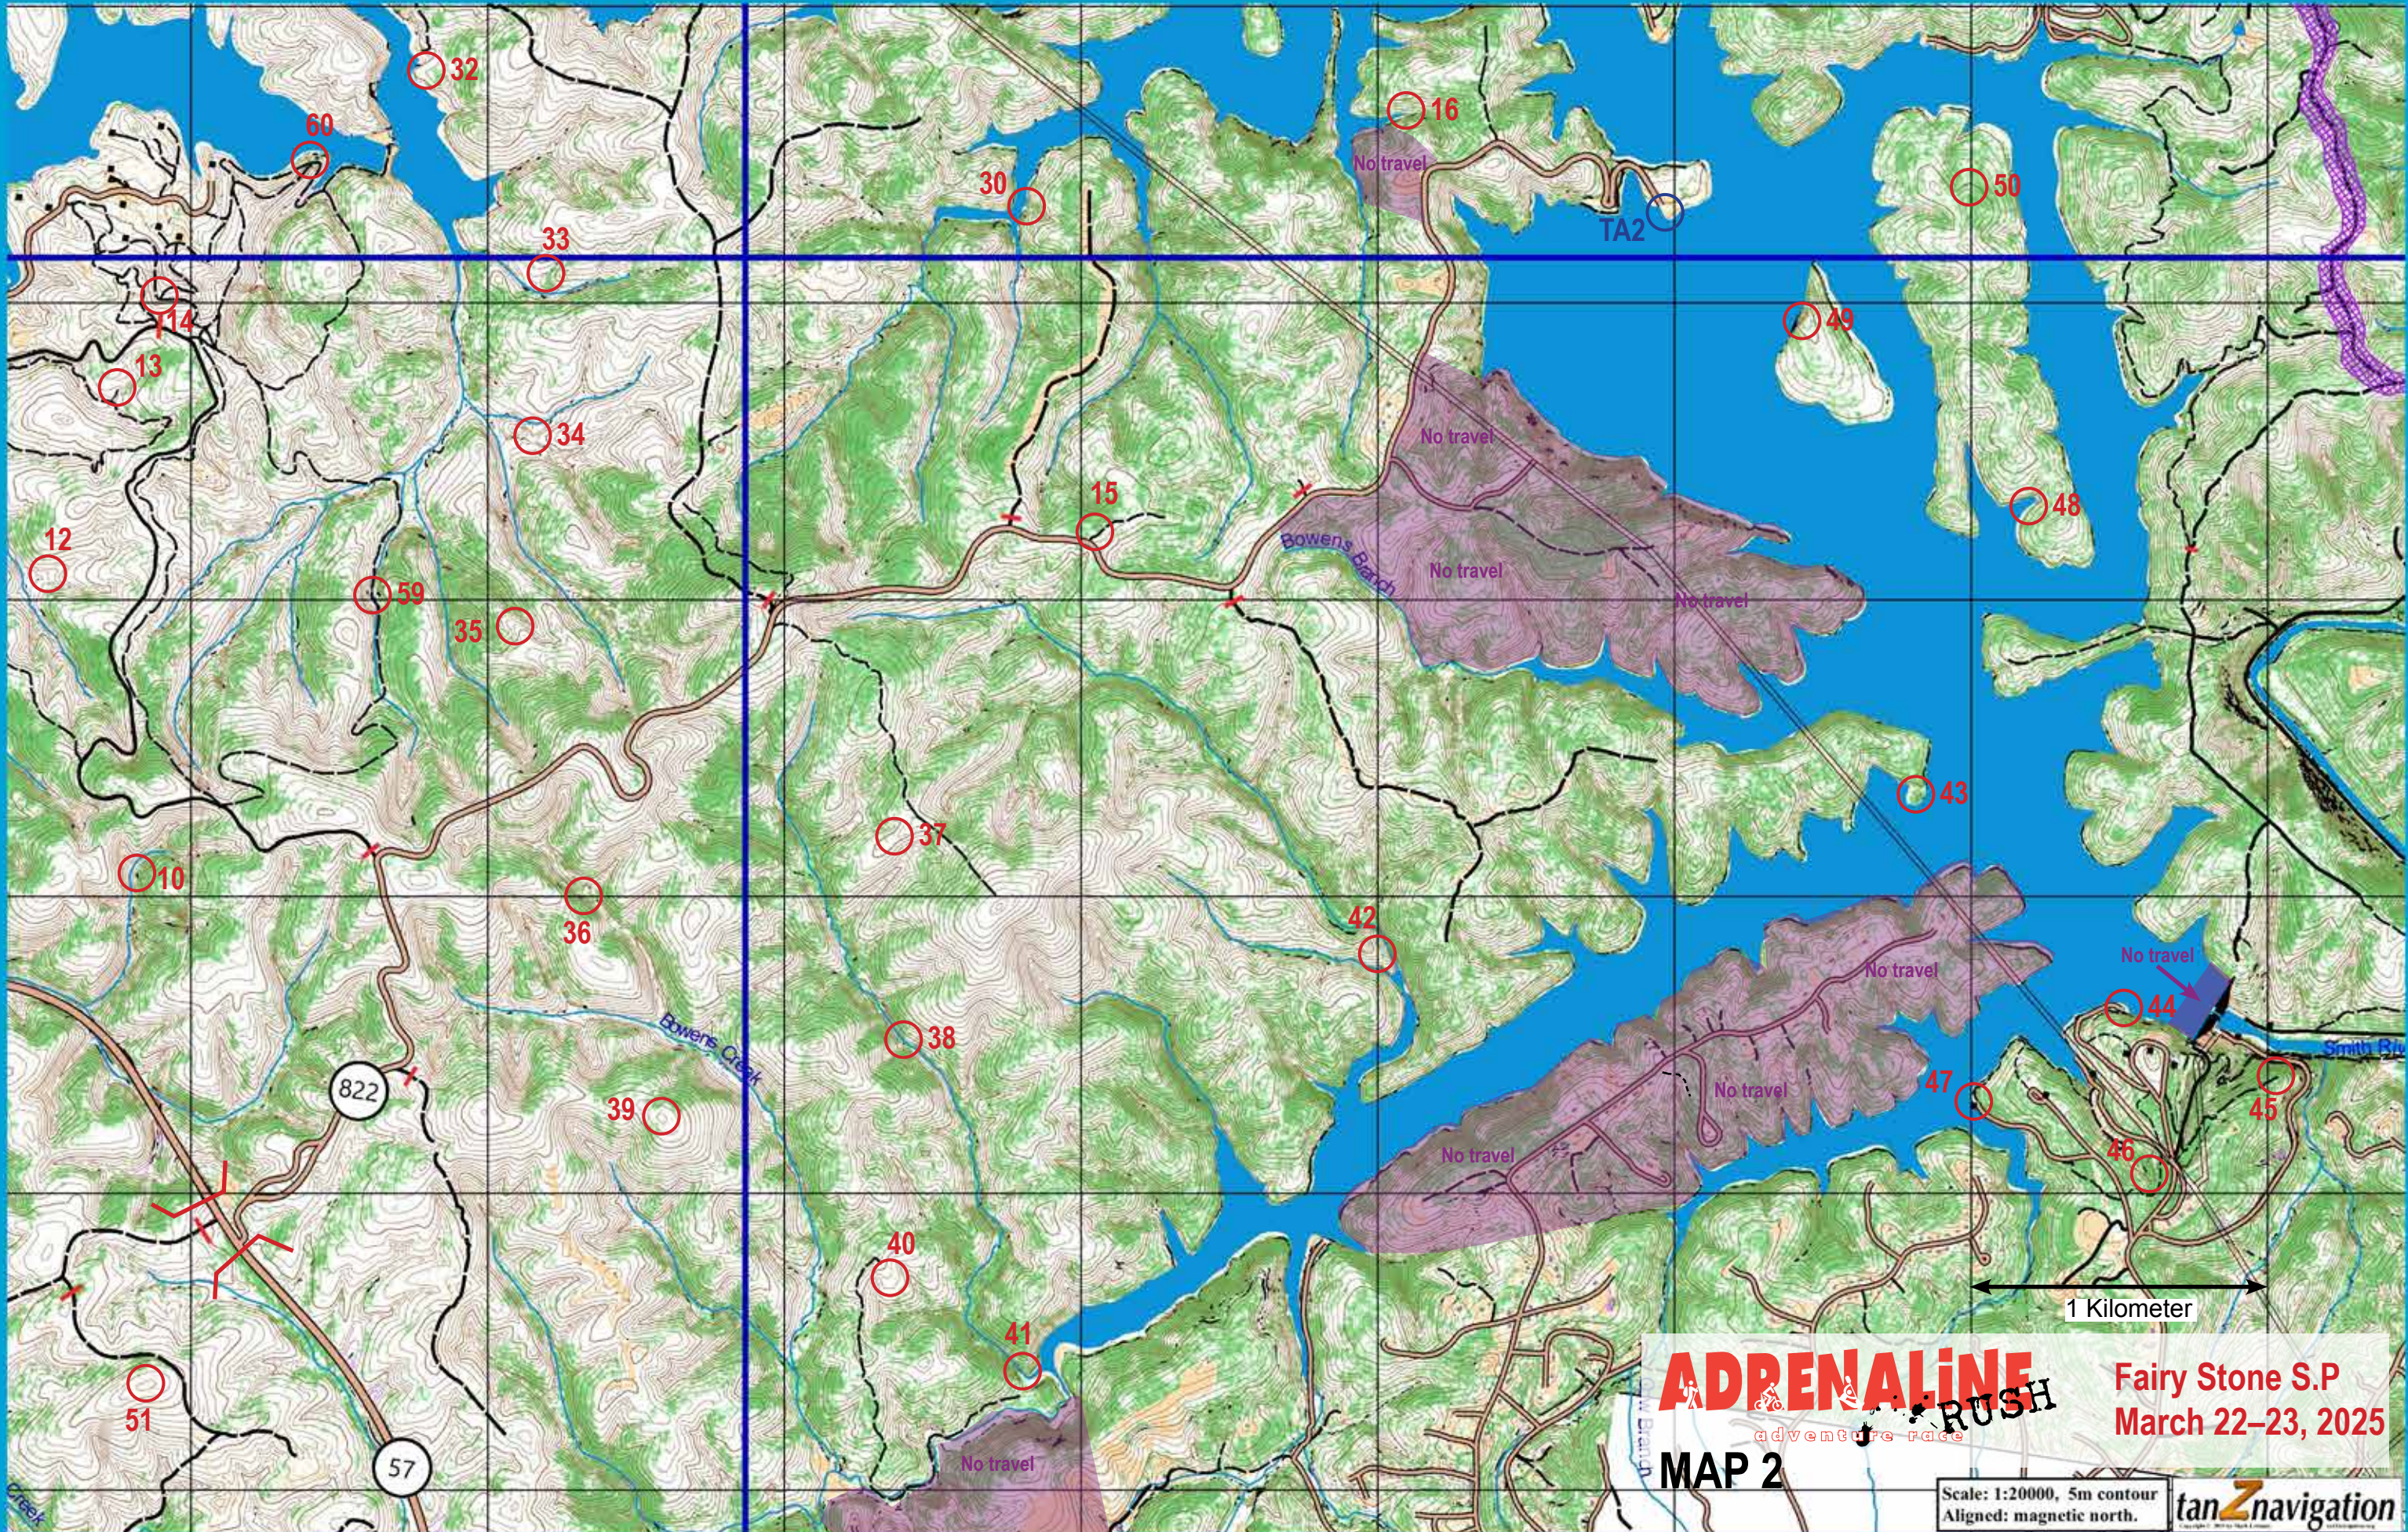

ADRENALINE RUSH

adventure race

Fairy Stone S.P. March 22-23, 2025

MAP 1

Legend	
	Open land/fields
	Undergrowth
	Forest
	Marsh
	Building
	Major road
	Road
	Vehicle track
	Footpath
	River/stream
	Erosion gully
	Gate

1 Kilometer

ADRENALINE RUSH

adventure race

Fairy Stone S.P
March 22-23, 2025

MAP 2

Scale: 1:20000, 5m contour
Aligned: magnetic north.

ADRENALINE RUSH

adventure race

Fairy Stone S.P. March 22-23, 2025

MAP 3

tanZnavigation

Scale: 1:20000, 5m contour
Aligned: magnetic north.

Legend	
	Open land/fields
	Undergrowth
	Forest
	Marsh
	Building
	Major road
	Road
	Vehicle track
	Footpath
	River/stream
	Erosion gully
	Gate

1 Kilometer

No travel

No travel

No travel

No travel

No travel