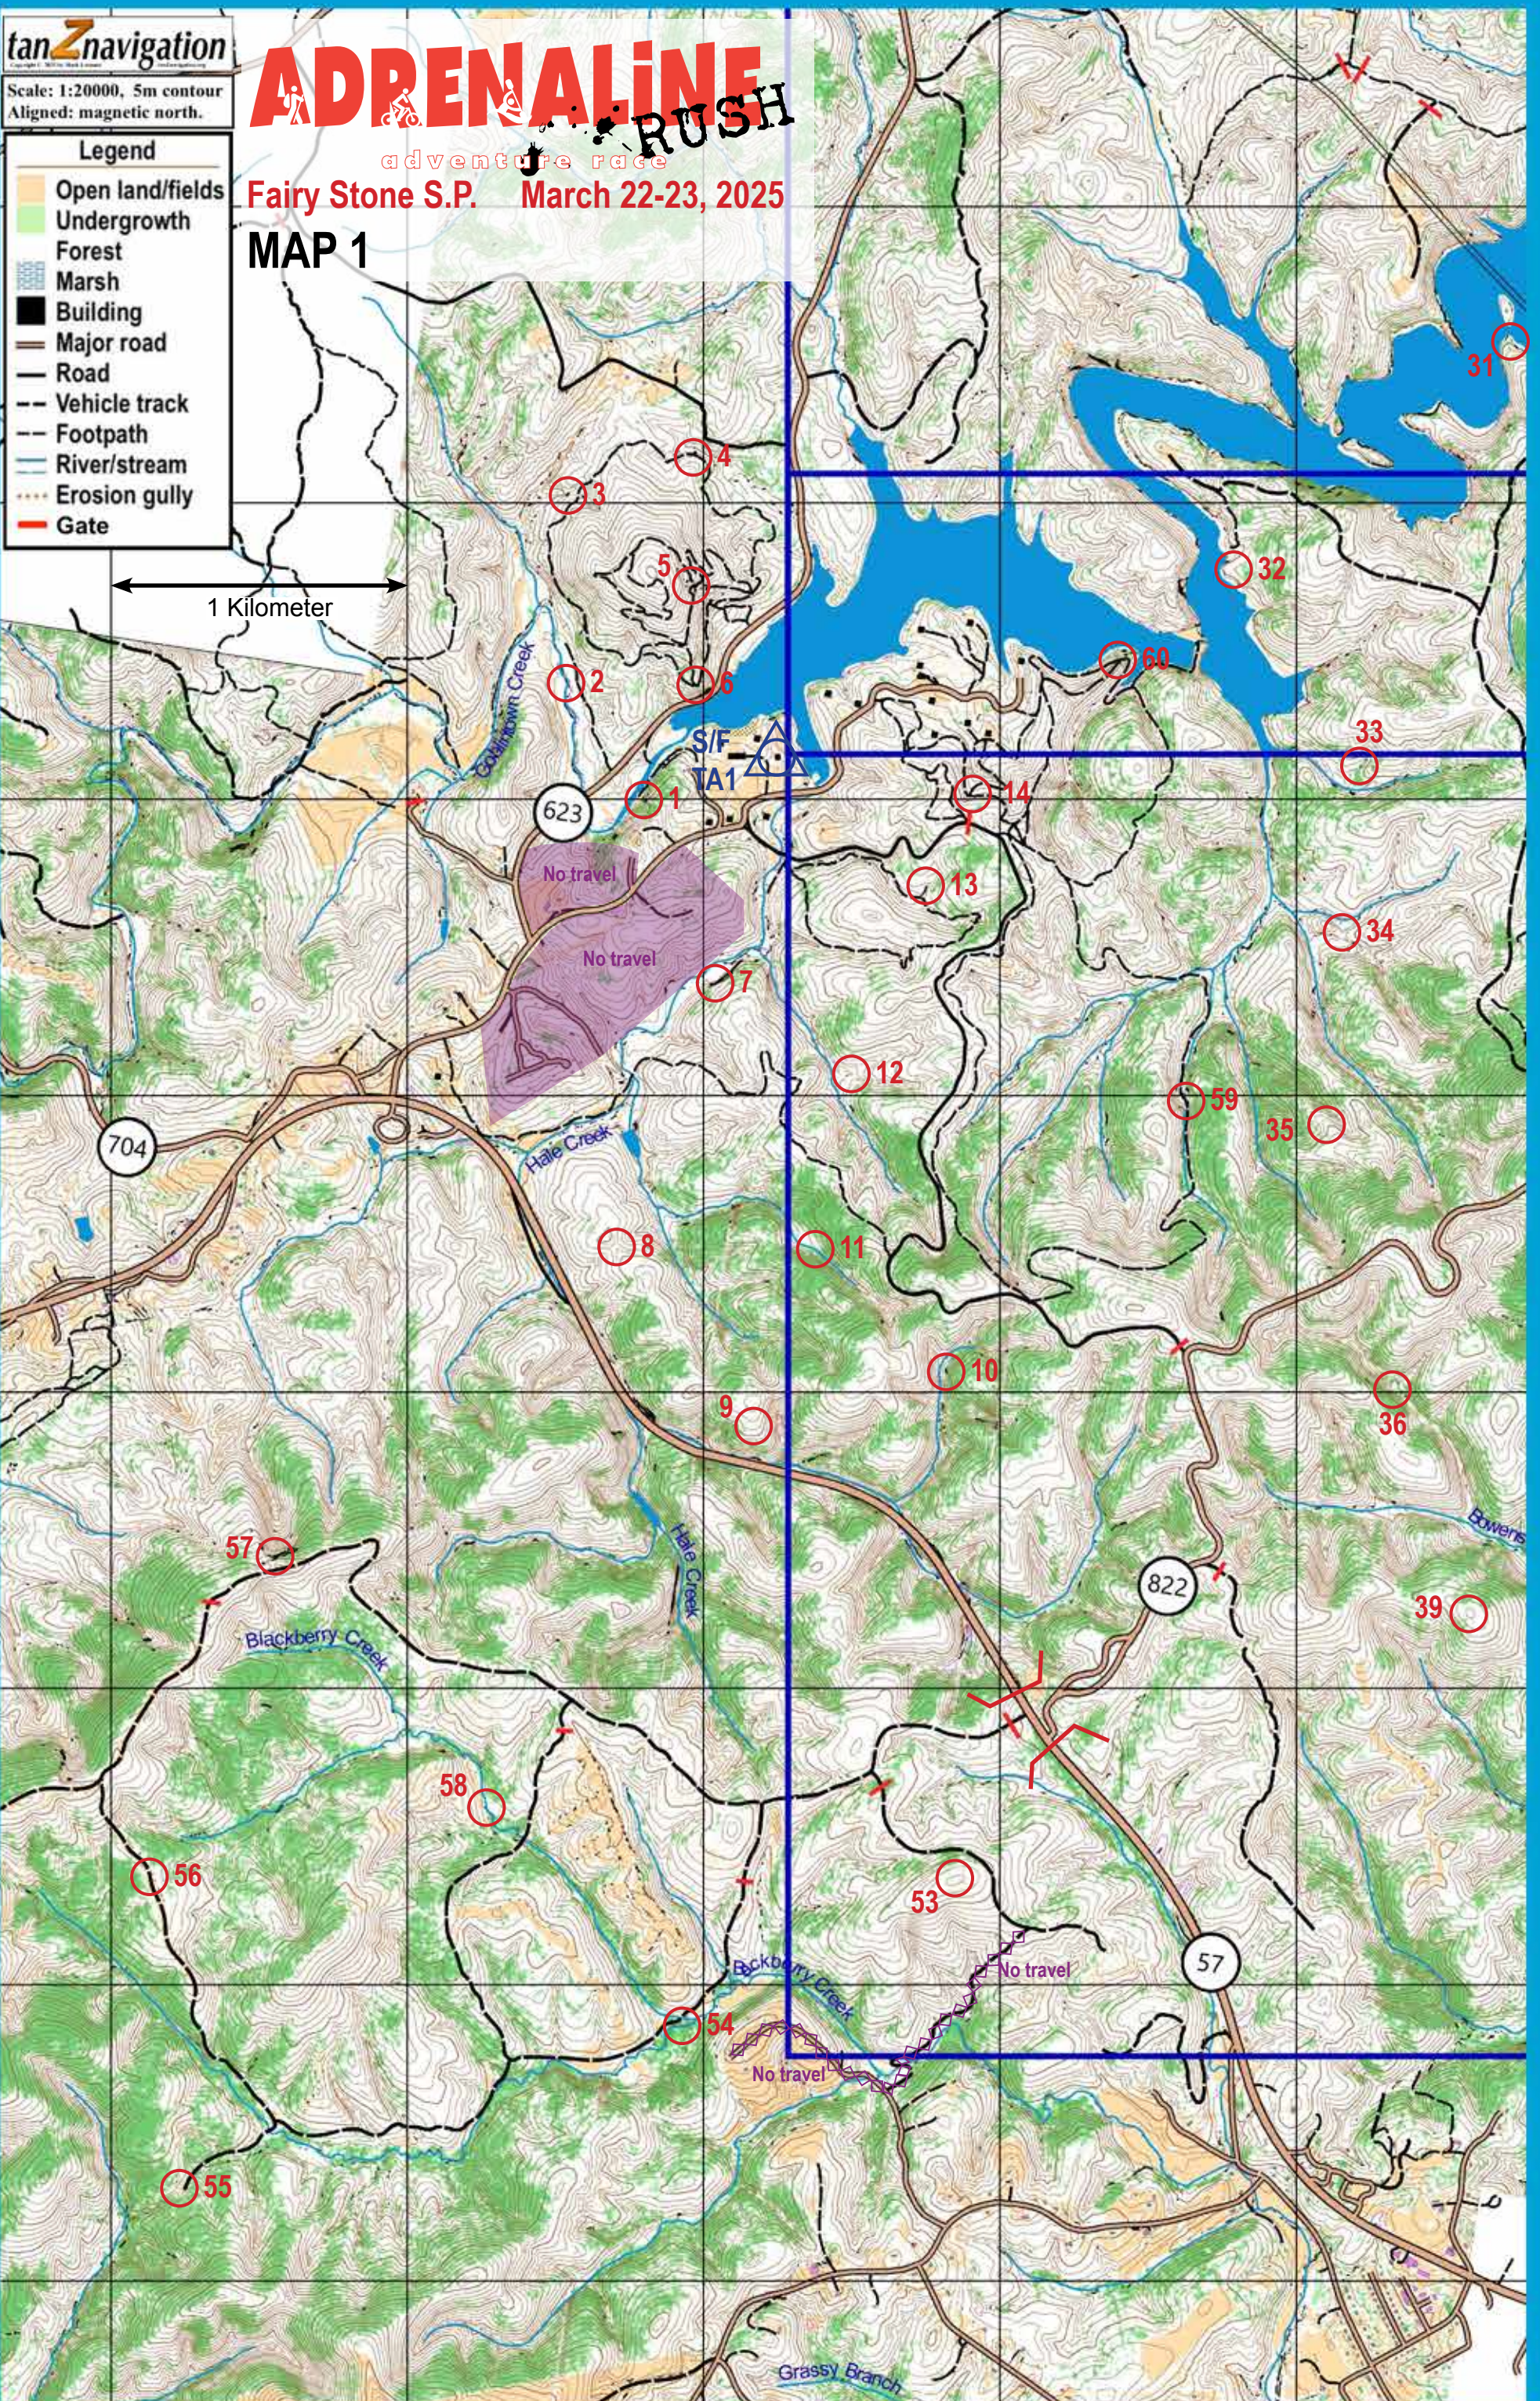

ADRENALINE RUSH

adventure race

Fairy Stone S.P. March 22-23, 2025

MAP 1

Legend	
	Open land/fields
	Undergrowth
	Forest
	Marsh
	Building
	Major road
	Road
	Vehicle track
	Footpath
	River/stream
	Erosion gully
	Gate

1 Kilometer

ADRENALINE RUSH

adventure race

Fairy Stone S.P
March 22-23, 2025

MAP 2

Scale: 1:20000, 5m contour
Aligned: magnetic north.

ADRENALINE RUSH

adventure race

Fairy Stone S.P. March 22-23, 2025

MAP 3

tanZnavigation

Scale: 1:20000, 5m contour
Aligned: magnetic north.

Legend	
	Open land/fields
	Undergrowth
	Forest
	Marsh
	Building
	Major road
	Road
	Vehicle track
	Footpath
	River/stream
	Erosion gully
	Gate

1 Kilometer

No travel

No travel

No travel

No travel

No travel